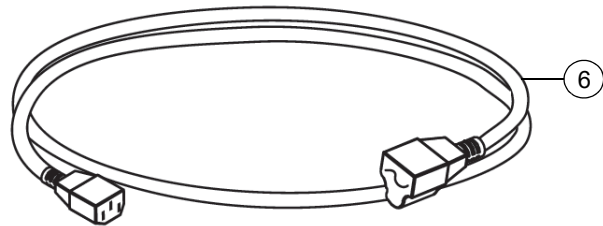

Web Form: www.smarttech.com/contactserviceparts

Phone: 1.888.42.SMART

International: +1.403.245.0333

SBID-MX065/SBID-MX075/SBID-MX086 Parts

| Item | Part No. | Qty | Description |
|-----------|-------------|-----|--|
| 1 | 1032715 | 2 | Stylus, SBID - MX |
| 2 | 1031294 | 2 | Antenna, Wi-Fi, ETW and ETC Series IFP |
| 3 | 01-00257 | 2 | Battery, AAA |
| 4 | 1031154 | 1 | IR Remote Control, ETW series IFP |
| 5 | 1028289 | 1 | Cable, USB, A-B, 16' (5.0 m) |
| 6 | 1022063 | 1 | Cable, power, North America, 8' (2.4 m) |
| 6 | 93-055 | 1 | Cable, power, United Kingdom, 8' (2.4 m) |
| 6 | 93-056 | 1 | Cable, power, Australia, 8' (2.4 m) |
| 6 | 93-054 | 1 | Cable, power, Europe, 8' (2.4 m) |
| 6 | 93-00708-20 | 1 | Cable, power, China, 8' (2.4 m) |
| 6 | 93-00654-20 | 1 | Cable, power, Japan, 8' (2.4 m) |
| 6 | 93-063 | 1 | Cable, power, South Africa, 8' (2.4 m) |
| 6 | 1018969 | 1 | Cable, power, Singapore, 14' 9" (4.5 m) |
| 6 | 1018970 | 1 | Cable, power, India, 14' 9" (4.5 m) |
| 6 | 1018971 | 1 | Cable, power, Saudi Arabia, 14' 9" (4.5 m) |
| 6 | 1018972 | 1 | Cable, power, Brazil, 14' 9" (4.5 m) |
| 6 | 1025597 | 1 | Cable, power, Argentina, 14' 9" (4.5 m) |
| 6 | 1025603 | 1 | Cable, power, Chile and Italy, 14' 9" (4.5 m) |
| 6 | 1030859 | 1 | Cable, power, Korea, 8' (2.4 m) |
| 7 | 1031760 | 1 | Assembly, wall mount, MX065 NOTE: Includes wall mount and 4 pieces of part number 1031765. |
| 7 | 1031766 | 1 | Assembly, wall mount, MX075/MX086 NOTE: Includes wall mount and 4 pieces of part number 1031769. |
| 8 | 1031765 | 4 | Screw, M6 × 16 mm, Phillips, pan head, SEMS split washer NOTE: For attaching MX065 wall mount to flat panel display. |
| 8 | 1031769 | 4 | Screw, M8 × 20 mm, Phillips, pan head, SEMS split washer NOTE: For attaching MX075/MX086 wall mount to flat panel display. |
| Not shown | 1031116 | 1 | Kit, packaging, SBID-MX065 |
| Not shown | 1031141 | 1 | Kit, packaging, SBID-MX075 |
| Not shown | 1031213 | 1 | Kit, packaging, SBID-MX086 |