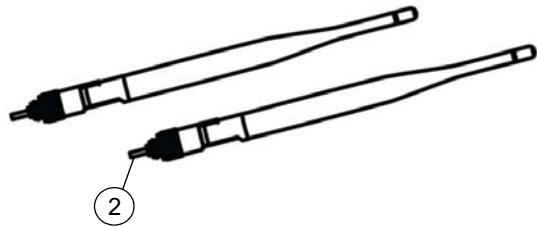

Web Form: www.smarttech.com/contactserviceparts

Phone: 1.888.42.SMART

International: +1.403.245.0333

SBID-MX065/SBID-MX075/SBID-MX086 Parts

| Item | Part No. | Qty | Description |
|-----------|-------------|-----|--|
| 1 | 1032715 | 2 | Stylus, SBID - MX |
| 2 | 1031294 | 2 | Antenna, Wi-Fi, ETW and ETC Series IFP |
| 3 | 01-00257 | 2 | Battery, AAA |
| 4 | 1031154 | 1 | IR Remote Control, ETW series IFP |
| 5 | 1028289 | 1 | Cable, USB, A-B, 16' (5.0 m) |
| 6 | 1022063 | 1 | Cable, power, North America, 8' (2.4 m) |
| 6 | 93-055 | 1 | Cable, power, United Kingdom, 8' (2.4 m) |
| 6 | 93-056 | 1 | Cable, power, Australia, 8' (2.4 m) |
| 6 | 93-054 | 1 | Cable, power, Europe, 8' (2.4 m) |
| 6 | 93-00708-20 | 1 | Cable, power, China, 8' (2.4 m) |
| 6 | 93-00654-20 | 1 | Cable, power, Japan, 8' (2.4 m) |
| 6 | 93-063 | 1 | Cable, power, South Africa, 8' (2.4 m) |
| 6 | 1018969 | 1 | Cable, power, Singapore, 14' 9" (4.5 m) |
| 6 | 1018970 | 1 | Cable, power, India, 14' 9" (4.5 m) |
| 6 | 1018971 | 1 | Cable, power, Saudi Arabia, 14' 9" (4.5 m) |
| 6 | 1018972 | 1 | Cable, power, Brazil, 14' 9" (4.5 m) |
| 6 | 1025597 | 1 | Cable, power, Argentina, 14' 9" (4.5 m) |
| 6 | 1025603 | 1 | Cable, power, Chile and Italy, 14' 9" (4.5 m) |
| 6 | 1030859 | 1 | Cable, power, Korea, 8' (2.4 m) |
| 7 | 1031760 | 1 | Assembly, wall mount, MX065 NOTE: Includes wall mount and 4 pieces of part number 1031765. |
| 7 | 1031766 | 1 | Assembly, wall mount, MX075/MX086 NOTE: Includes wall mount and 4 pieces of part number 1031769. |
| 8 | 1031765 | 4 | Screw, M6 × 16 mm, Phillips, pan head, SEMS split washer NOTE: For attaching MX065 wall mount to flat panel display. |
| 8 | 1031769 | 4 | Screw, M8 × 20 mm, Phillips, pan head, SEMS split washer NOTE: For attaching MX075/MX086 wall mount to flat panel display. |
| Not shown | 1031116 | 1 | Kit, packaging, SBID-MX065 |
| Not shown | 1031141 | 1 | Kit, packaging, SBID-MX075 |
| Not shown | 1031213 | 1 | Kit, packaging, SBID-MX086 |