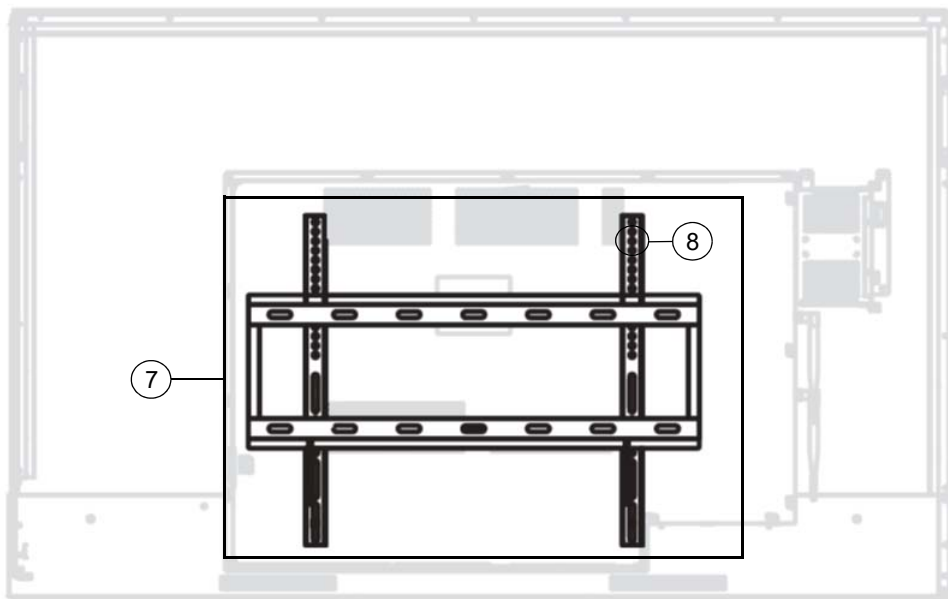

Web Form: www.smarttech.com/contactserviceparts

Phone: 1.888.42.SMART

International: +1.403.245.0333

SBID-MX065/SBID-MX075/SBID-MX086 Parts

| Item | Part No. | Qty | Description |
|-----------|-------------|-----|--|
| 1 | 1032715 | 2 | Stylus, SBID - MX |
| 2 | 1031294 | 2 | Antenna, Wi-Fi, ETW and ETC Series IFP |
| 3 | 01-00257 | 2 | Battery, AAA |
| 4 | 1031154 | 1 | IR Remote Control, ETW series IFP |
| 5 | 1028289 | 1 | Cable, USB, A-B, 16' (5.0 m) |
| 6 | 1022063 | 1 | Cable, power, North America, 8' (2.4 m) |
| 6 | 93-055 | 1 | Cable, power, United Kingdom, 8' (2.4 m) |
| 6 | 93-056 | 1 | Cable, power, Australia, 8' (2.4 m) |
| 6 | 93-054 | 1 | Cable, power, Europe, 8' (2.4 m) |
| 6 | 93-00708-20 | 1 | Cable, power, China, 8' (2.4 m) |
| 6 | 93-00654-20 | 1 | Cable, power, Japan, 8' (2.4 m) |
| 6 | 93-063 | 1 | Cable, power, South Africa, 8' (2.4 m) |
| 6 | 1018969 | 1 | Cable, power, Singapore, 14' 9" (4.5 m) |
| 6 | 1018970 | 1 | Cable, power, India, 14' 9" (4.5 m) |
| 6 | 1018971 | 1 | Cable, power, Saudi Arabia, 14' 9" (4.5 m) |
| 6 | 1018972 | 1 | Cable, power, Brazil, 14' 9" (4.5 m) |
| 6 | 1025597 | 1 | Cable, power, Argentina, 14' 9" (4.5 m) |
| 6 | 1025603 | 1 | Cable, power, Chile and Italy, 14' 9" (4.5 m) |
| 6 | 1030859 | 1 | Cable, power, Korea, 8' (2.4 m) |
| 7 | 1031760 | 1 | Assembly, wall mount, MX065 NOTE: Includes wall mount and 4 pieces of part number 1031765. |
| 7 | 1031766 | 1 | Assembly, wall mount, MX075/MX086 NOTE: Includes wall mount and 4 pieces of part number 1031769. |
| 8 | 1031765 | 4 | Screw, M6 × 16 mm, Phillips, pan head, SEMS split washer NOTE: For attaching MX065 wall mount to flat panel display. |
| 8 | 1031769 | 4 | Screw, M8 × 20 mm, Phillips, pan head, SEMS split washer NOTE: For attaching MX075/MX086 wall mount to flat panel display. |
| Not shown | 1031116 | 1 | Kit, packaging, SBID-MX065 |
| Not shown | 1031141 | 1 | Kit, packaging, SBID-MX075 |
| Not shown | 1031213 | 1 | Kit, packaging, SBID-MX086 |