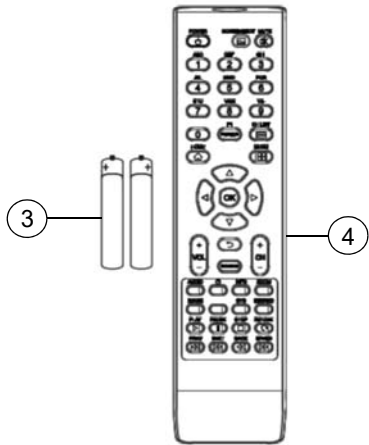

Web Form: www.smarttech.com/contactserviceparts

Phone: 1.888.42.SMART

International: +1.403.245.0333

SBID-MX065/SBID-MX075/SBID-MX086 Parts

| Item | Part No. | Qty | Description |
|-----------|-------------|-----|--|
| 1 | 1032715 | 2 | Stylus, SBID - MX |
| 2 | 1031294 | 2 | Antenna, Wi-Fi, ETW and ETC Series IFP |
| 3 | 01-00257 | 2 | Battery, AAA |
| 4 | 1031154 | 1 | IR Remote Control, ETW series IFP |
| 5 | 1028289 | 1 | Cable, USB, A-B, 16' (5.0 m) |
| 6 | 1022063 | 1 | Cable, power, North America, 8' (2.4 m) |
| 6 | 93-055 | 1 | Cable, power, United Kingdom, 8' (2.4 m) |
| 6 | 93-056 | 1 | Cable, power, Australia, 8' (2.4 m) |
| 6 | 93-054 | 1 | Cable, power, Europe, 8' (2.4 m) |
| 6 | 93-00708-20 | 1 | Cable, power, China, 8' (2.4 m) |
| 6 | 93-00654-20 | 1 | Cable, power, Japan, 8' (2.4 m) |
| 6 | 93-063 | 1 | Cable, power, South Africa, 8' (2.4 m) |
| 6 | 1018969 | 1 | Cable, power, Singapore, 14' 9" (4.5 m) |
| 6 | 1018970 | 1 | Cable, power, India, 14' 9" (4.5 m) |
| 6 | 1018971 | 1 | Cable, power, Saudi Arabia, 14' 9" (4.5 m) |
| 6 | 1018972 | 1 | Cable, power, Brazil, 14' 9" (4.5 m) |
| 6 | 1025597 | 1 | Cable, power, Argentina, 14' 9" (4.5 m) |
| 6 | 1025603 | 1 | Cable, power, Chile and Italy, 14' 9" (4.5 m) |
| 6 | 1030859 | 1 | Cable, power, Korea, 8' (2.4 m) |
| 7 | 1031760 | 1 | Assembly, wall mount, MX065 NOTE: Includes wall mount and 4 pieces of part number 1031765. |
| 7 | 1031766 | 1 | Assembly, wall mount, MX075/MX086 NOTE: Includes wall mount and 4 pieces of part number 1031769. |
| 8 | 1031765 | 4 | Screw, M6 × 16 mm, Phillips, pan head, SEMS split washer NOTE: For attaching MX065 wall mount to flat panel display. |
| 8 | 1031769 | 4 | Screw, M8 × 20 mm, Phillips, pan head, SEMS split washer NOTE: For attaching MX075/MX086 wall mount to flat panel display. |
| Not shown | 1031116 | 1 | Kit, packaging, SBID-MX065 |
| Not shown | 1031141 | 1 | Kit, packaging, SBID-MX075 |
| Not shown | 1031213 | 1 | Kit, packaging, SBID-MX086 |