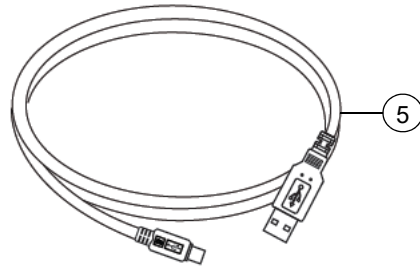

Web Form: www.smarttech.com/contactserviceparts

Phone: 1.888.42.SMART

International: +1.403.245.0333

SBID-MX065/SBID-MX075/SBID-MX086 Parts

| Item | Part No. | Qty | Description |
|-----------|-------------|-----|--|
| 1 | 1032715 | 2 | Stylus, SBID - MX |
| 2 | 1031294 | 2 | Antenna, Wi-Fi, ETW and ETC Series IFP |
| 3 | 01-00257 | 2 | Battery, AAA |
| 4 | 1031154 | 1 | IR Remote Control, ETW series IFP |
| 5 | 1028289 | 1 | Cable, USB, A-B, 16' (5.0 m) |
| 6 | 1022063 | 1 | Cable, power, North America, 8' (2.4 m) |
| 6 | 93-055 | 1 | Cable, power, United Kingdom, 8' (2.4 m) |
| 6 | 93-056 | 1 | Cable, power, Australia, 8' (2.4 m) |
| 6 | 93-054 | 1 | Cable, power, Europe, 8' (2.4 m) |
| 6 | 93-00708-20 | 1 | Cable, power, China, 8' (2.4 m) |
| 6 | 93-00654-20 | 1 | Cable, power, Japan, 8' (2.4 m) |
| 6 | 93-063 | 1 | Cable, power, South Africa, 8' (2.4 m) |
| 6 | 1018969 | 1 | Cable, power, Singapore, 14' 9" (4.5 m) |
| 6 | 1018970 | 1 | Cable, power, India, 14' 9" (4.5 m) |
| 6 | 1018971 | 1 | Cable, power, Saudi Arabia, 14' 9" (4.5 m) |
| 6 | 1018972 | 1 | Cable, power, Brazil, 14' 9" (4.5 m) |
| 6 | 1025597 | 1 | Cable, power, Argentina, 14' 9" (4.5 m) |
| 6 | 1025603 | 1 | Cable, power, Chile and Italy, 14' 9" (4.5 m) |
| 6 | 1030859 | 1 | Cable, power, Korea, 8' (2.4 m) |
| 7 | 1031760 | 1 | Assembly, wall mount, MX065 NOTE: Includes wall mount and 4 pieces of part number 1031765. |
| 7 | 1031766 | 1 | Assembly, wall mount, MX075/MX086 NOTE: Includes wall mount and 4 pieces of part number 1031769. |
| 8 | 1031765 | 4 | Screw, M6 × 16 mm, Phillips, pan head, SEMS split washer NOTE: For attaching MX065 wall mount to flat panel display. |
| 8 | 1031769 | 4 | Screw, M8 × 20 mm, Phillips, pan head, SEMS split washer NOTE: For attaching MX075/MX086 wall mount to flat panel display. |
| Not shown | 1031116 | 1 | Kit, packaging, SBID-MX065 |
| Not shown | 1031141 | 1 | Kit, packaging, SBID-MX075 |
| Not shown | 1031213 | 1 | Kit, packaging, SBID-MX086 |